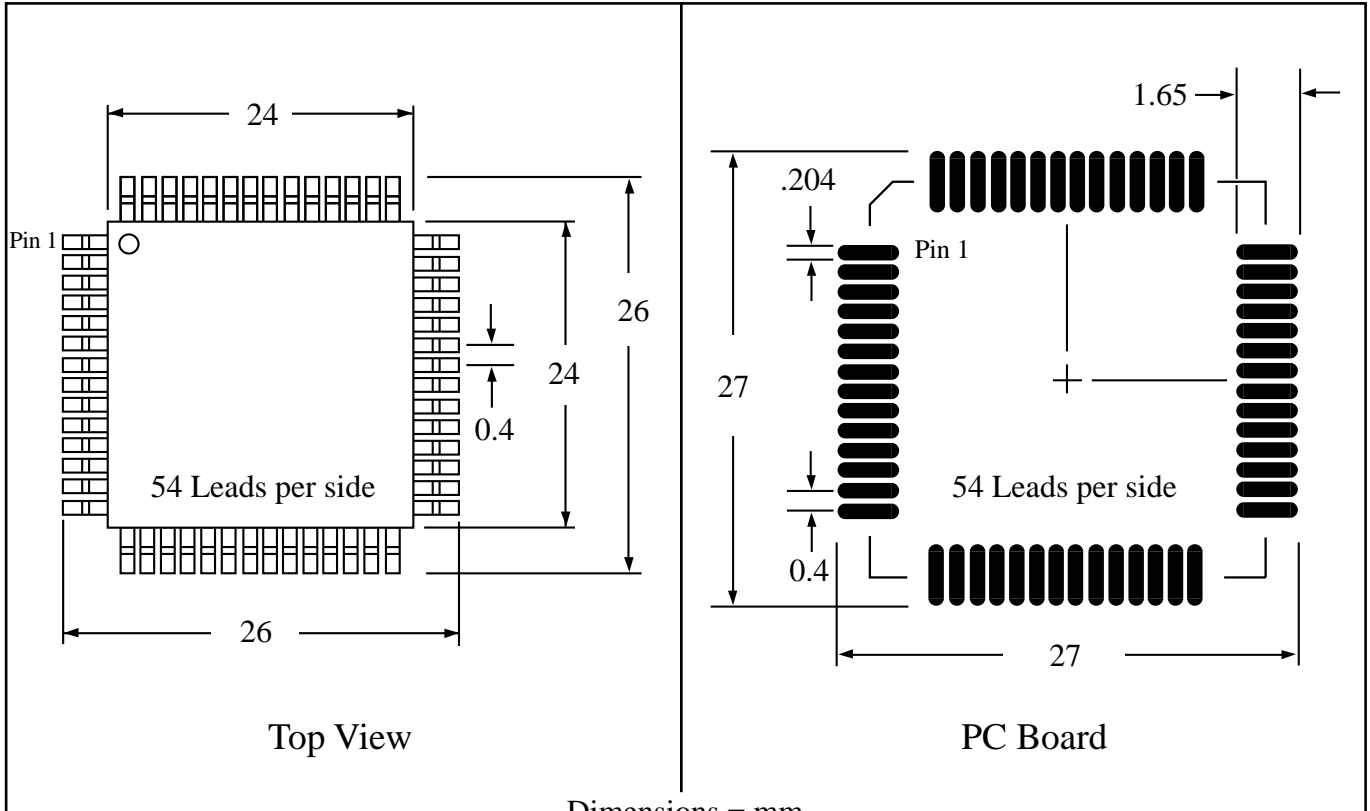

Part # **LQFP216T15.7-2.0**  
 Leads **216** Pitch **0.4mm**  
 Body Size **24mmSQ**

**TopLine**<sup>TM</sup>  
 Tel 1-714-898-3830  
 info@toplinedummy.com

Dwg LQ216P4.pdf

Dimensions = mm